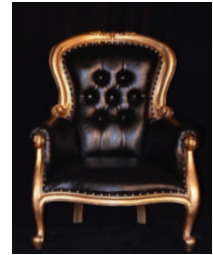

DRAPE & STAGE PRODUCTIONS OF TEXAS

713-863-9450 – CALL FOR PRICING & RESERVATIONS

Theatrical Furniture

| | |
|--------------------------------------------------------------------------------------------------------|---------------------------------------------------------------------------------------|
| <p>Dome Chair Black. Silver legs. Silver trim & accents.</p> |  |
| <p>Dome Chair Silver with silver legs trim accents.</p> |  |
| <p>Princess High Back Chair Silver. Silver legs. Silver trim & accents. Tufted.</p> |  |
| <p>Small Princess Chair Silver. Silver legs. Wave Crest style. Armless.</p> |  |

Regal Chair

Black. Gold legs. Gold trim & accents. Tufted.

Royal Chair

Black. Gold legs. Gold trim. Tufted.

Kings Chair

Black. Gold legs. Gold trim. King style. Tufted.

Royal Throne

Black. Gold legs. Gold trim & accents. Tufted.