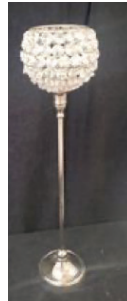

Black Lanterns

Crystal Stem (4)
16 inches