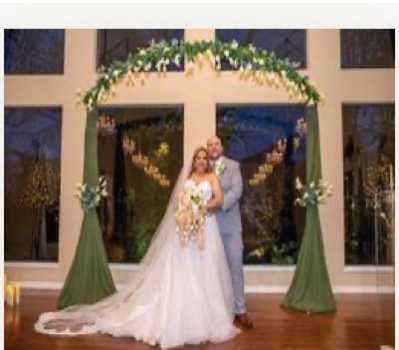

Stained Wood Chuppah

10' high x 10' wide x 10' deep. Décor can be tailored in a variety of ways.

Arch – 10 ft wide x 8 ft tall

Choose your colors and flowers

Tents – Various Sizes

Ranging from 10x10 to 20 x 30