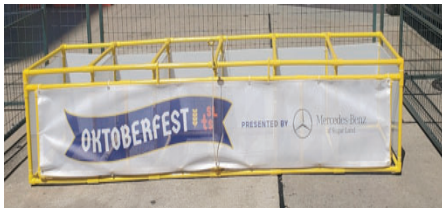

Decorative Mirrors (20)

Variety of Styles

Garland – 6ft – 30 strands

Dog Race Kennel

6 dog kennel for races. Can be branded.

Multi Colored Butterfiles

Mexican Flag Festive Decor

Bubble Vases 8 inches tall