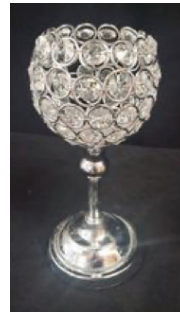

Ring Master Drum

Crystal Stem (50)