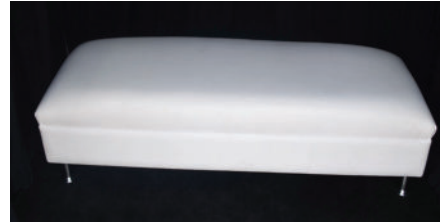

DRAPE & STAGE PRODUCTIONS OF TEXAS

713-863-9450 – CALL FOR PRICING & RESERVATIONS

Leather Furniture

<p>Round Leather Lounger Seats 4</p>	
<p>White Leather Love Seat Seats 2-3</p>	
<p>White Leather Square Ottoman (2) Seats 4</p>	
<p>Gold Leather Lounger Gold. Satin. Brown legs. Rectangular shape. Seats 4</p>	
<p>Silver Leather Bench Silver legs Seats 1-2</p>	

Round Banquette (2)

White. Leatherette. Round. Tufted. Back (short). Black round base.
Seats 5-6

White Lounger (2)

White. Leatherette. Rectangular. Slim. Chrome legs.
Seats 4.

White lounge grouping

Combination of ottomans and sofas. This grouping seats approx. 50 guests

White lounge grouping

Combination of ottomans and sofas. This grouping seats approx. 20 guests.

White lounge grouping

Combination of ottomans and sofas. This grouping seats approx. 24 guests